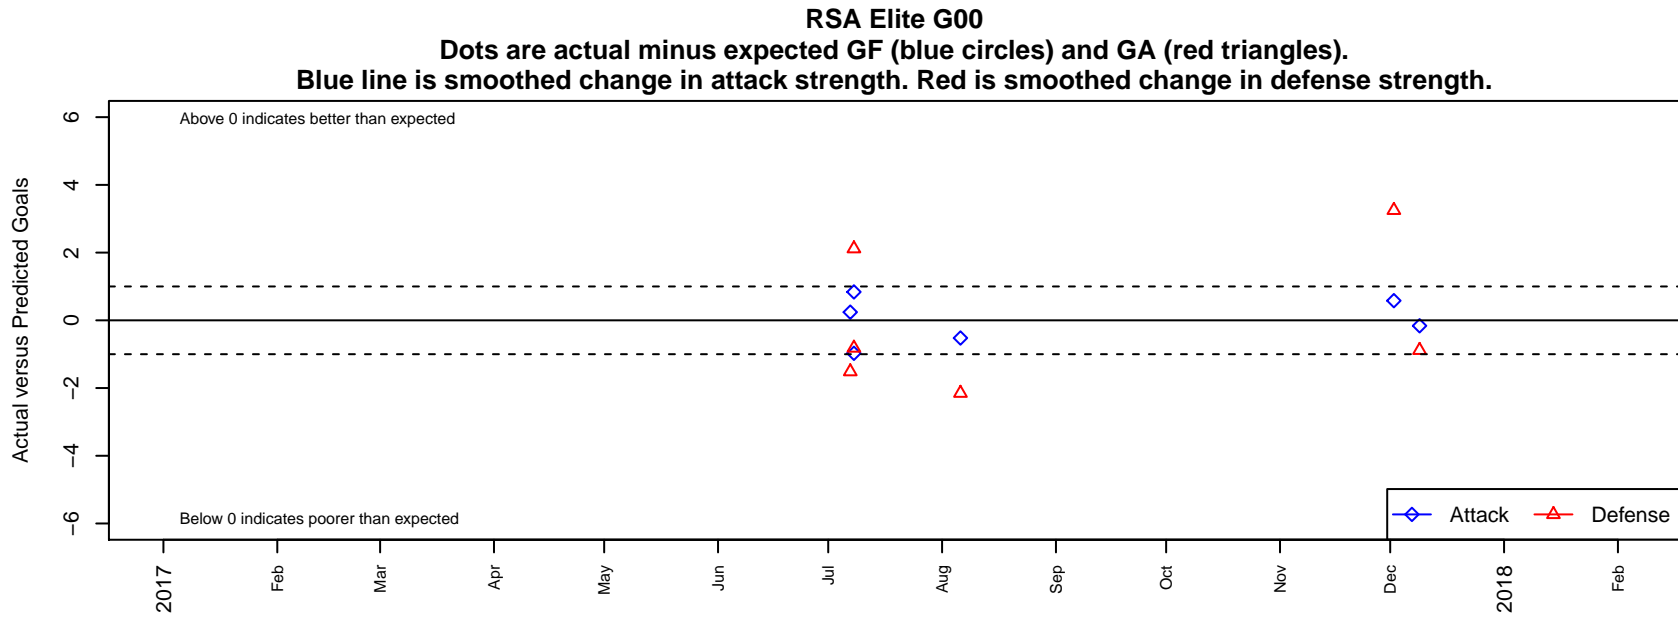

# RSA Elite G00

Rainier Soccer Alliance  
Puyallup, WA  
G00 total strength=1309  
attack=5.52 defense=6.18  
fall league = PSPL WSPL 2 U19  
notes= Rodarte 2017

alt names used:

Venues played:  
2017 Seattle Cup GU17-19 Silver  
2017 PSPL WSPL 2 U19